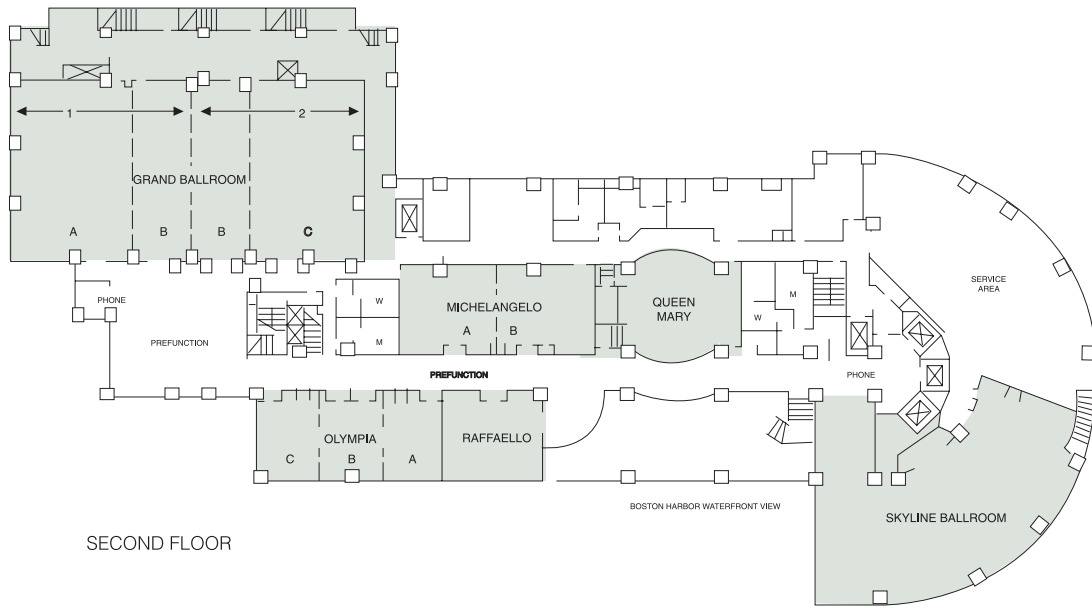

Hyatt Harborside

at Boston's Logan International Airport

DIRECTIONS

Located on the Boston Harbor at Logan International Airport. Accessible via Routes IA, Interstate 93, Interstate 90, the Callahan Tunnel and the Ted Williams Tunnel. Please use courtesy telephones in all baggage claim areas to contact hotel for complimentary hotel transportation.

Hyatt Harborside

FLOOR PLANS

SECOND FLOOR

THIRD FLOOR