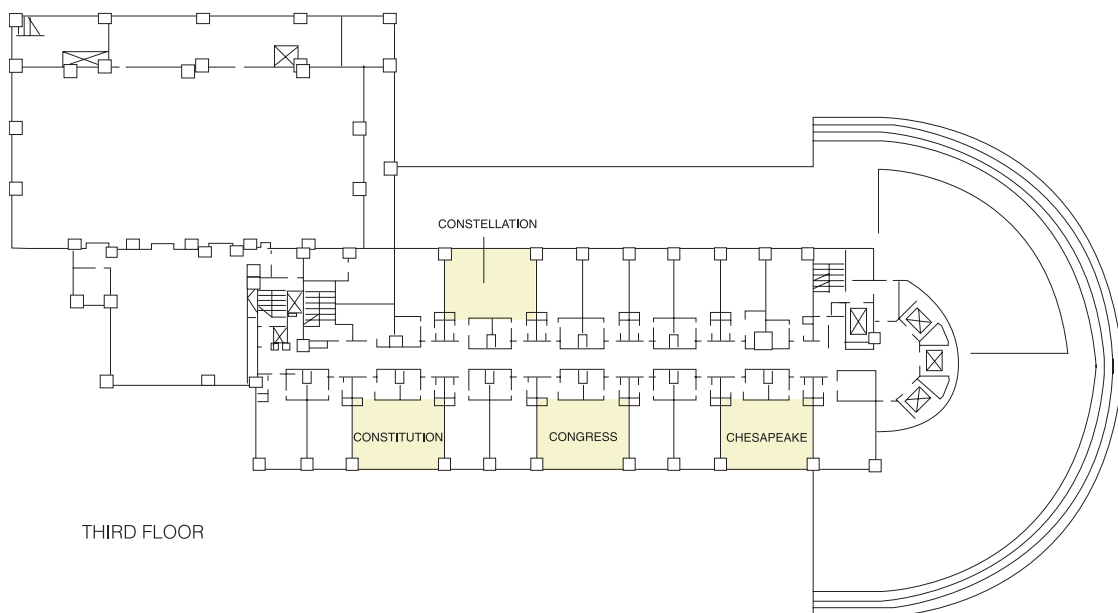

Hyatt Harborside

at Boston's Logan International Airport

DIRECTIONS

Located on the Boston Harbor at Logan International Airport. Accessible via Routes IA, Interstate 93, Interstate 90, the Callahan Tunnel and the Ted Williams Tunnel. Please use courtesy telephones in all baggage claim areas to contact hotel for complimentary hotel transportation.

Hyatt Harborside

FLOOR PLANS

SECOND FLOOR

THIRD FLOOR