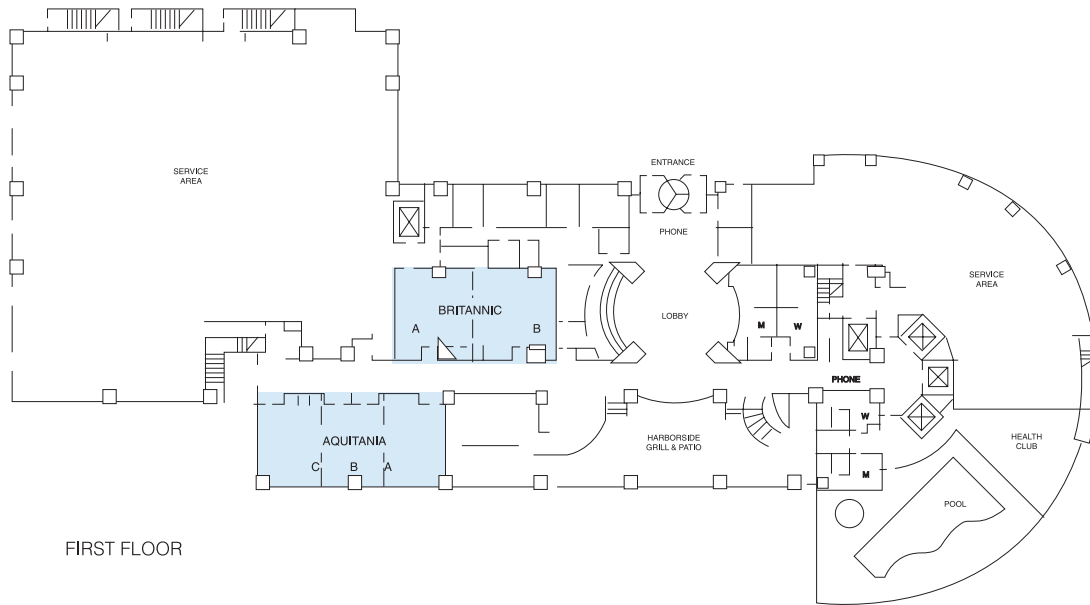

Hyatt Harborside

at Boston's Logan International Airport

DIRECTIONS

Located on the Boston Harbor at Logan International Airport. Accessible via Routes IA, Interstate 93, Interstate 90, the Callahan Tunnel and the Ted Williams Tunnel. Please use courtesy telephones in all baggage claim areas to contact hotel for complimentary hotel transportation.

Hyatt Harborside

FLOOR PLANS

SECOND FLOOR

THIRD FLOOR